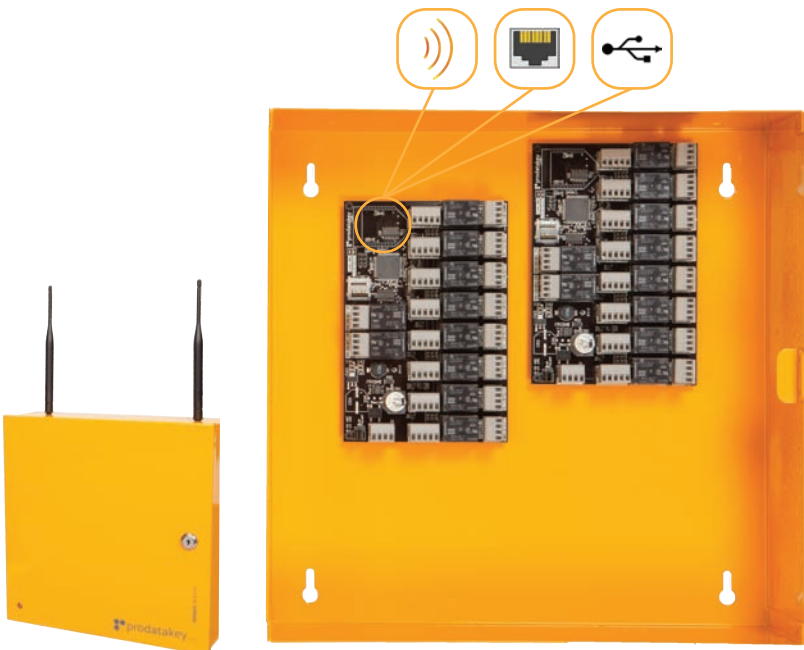

No software licensing or subscriptions.

1-1000+ doors

Eight Door Features:

- Power all devices directly from each controller with one input from your choice of power supply
- Pro Wireless, Network, or USB connectivity
- Control up to 8 doors or 10 elevator floors
- Expander to 16 doors or 20 elevator floors out of one 12x12 enclosure (shown below)
- Long range wireless built on a mesh

Single Door Features:

- No need for an additional Power Supply
- High or low voltage input option
- Power all devices directly from controller
- Pro Wireless, Network, or USB connectivity
- Separate read In / Out connections
- Integrated battery backup
- Long range wireless built on a mesh
- More cost effective install with less wire
- Faster more efficient integration

real-time functionality

Each door controller is connected back to the Access Panel or Virtualized Server through real-time Pro wireless, Ethernet, and USB, connections, creating a cohesive hub and spoke. This allows immediate changes to take place throughout and no need for a dedicated PC.

smart access mobile™

The **smart** access mobile™ app by ProdataKey gives you real time access from the palm of your hand! Simply select your door to display options for Open, Hold Open, 5 Min Hold, Lock Down, and more.