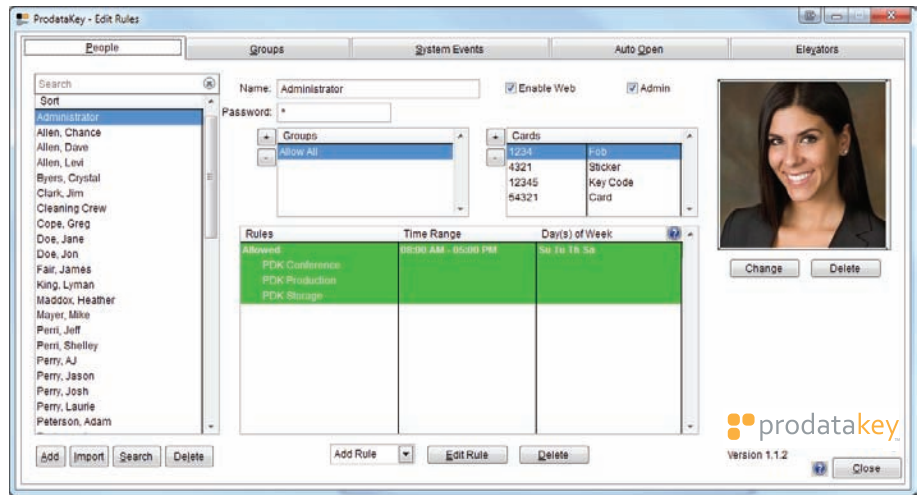

smart access mobile™

The **smart** access mobile™ app by ProdataKey gives you real time access from the palm of your hand! Simply select your door to display options for Open, Hold Open, 5 Min Hold, Lock Down, and more.

When connected, each door will display an IP camera live through the **smart** access mobile™ app. Allowing you to verify the individual prior to granting access.

Corporate Offices
10702 S 300 W Suite 105
South Jordan, Utah 84095

P 801.317.8802
F 801.317.1039

www.prodatakey.com
info@prodatakey.com

smart access™