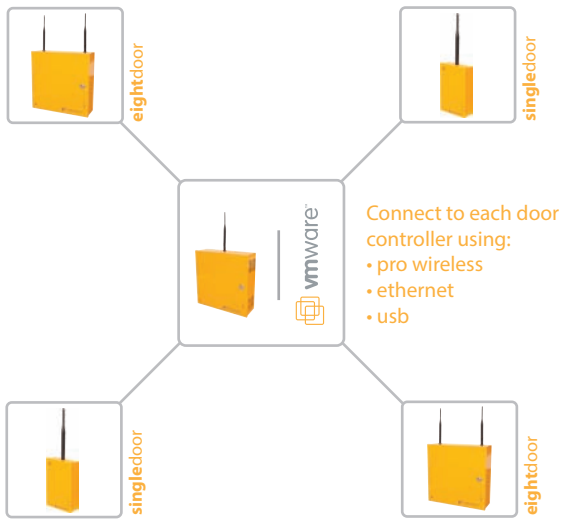

No software licensing or subscriptions.

1-1000+ doors

Eight Door Features:

- Power all devices directly from each controller with one input from your choice of power supply
- Pro Wireless, Network, or USB connectivity
- Control up to 8 doors or 10 elevator floors
- Expander to 16 doors or 20 elevator floors out of one 12x12 enclosure (shown below)
- Long range wireless built on a mesh

Single Door Features:

- No need for an additional Power Supply
- High or low voltage input option
- Power all devices directly from controller
- Pro Wireless, Network, or USB connectivity
- Separate read In / Out connections
- Integrated battery backup
- Long range wireless built on a mesh
- More cost effective install with less wire
- Faster more efficient integration

real-time functionality

Each door controller is connected back to the Access Panel or Virtualized Server through real-time Pro wireless, Ethernet, and USB, connections, creating a cohesive hub and spoke. This allows immediate changes to take place throughout and no need for a dedicated PC.